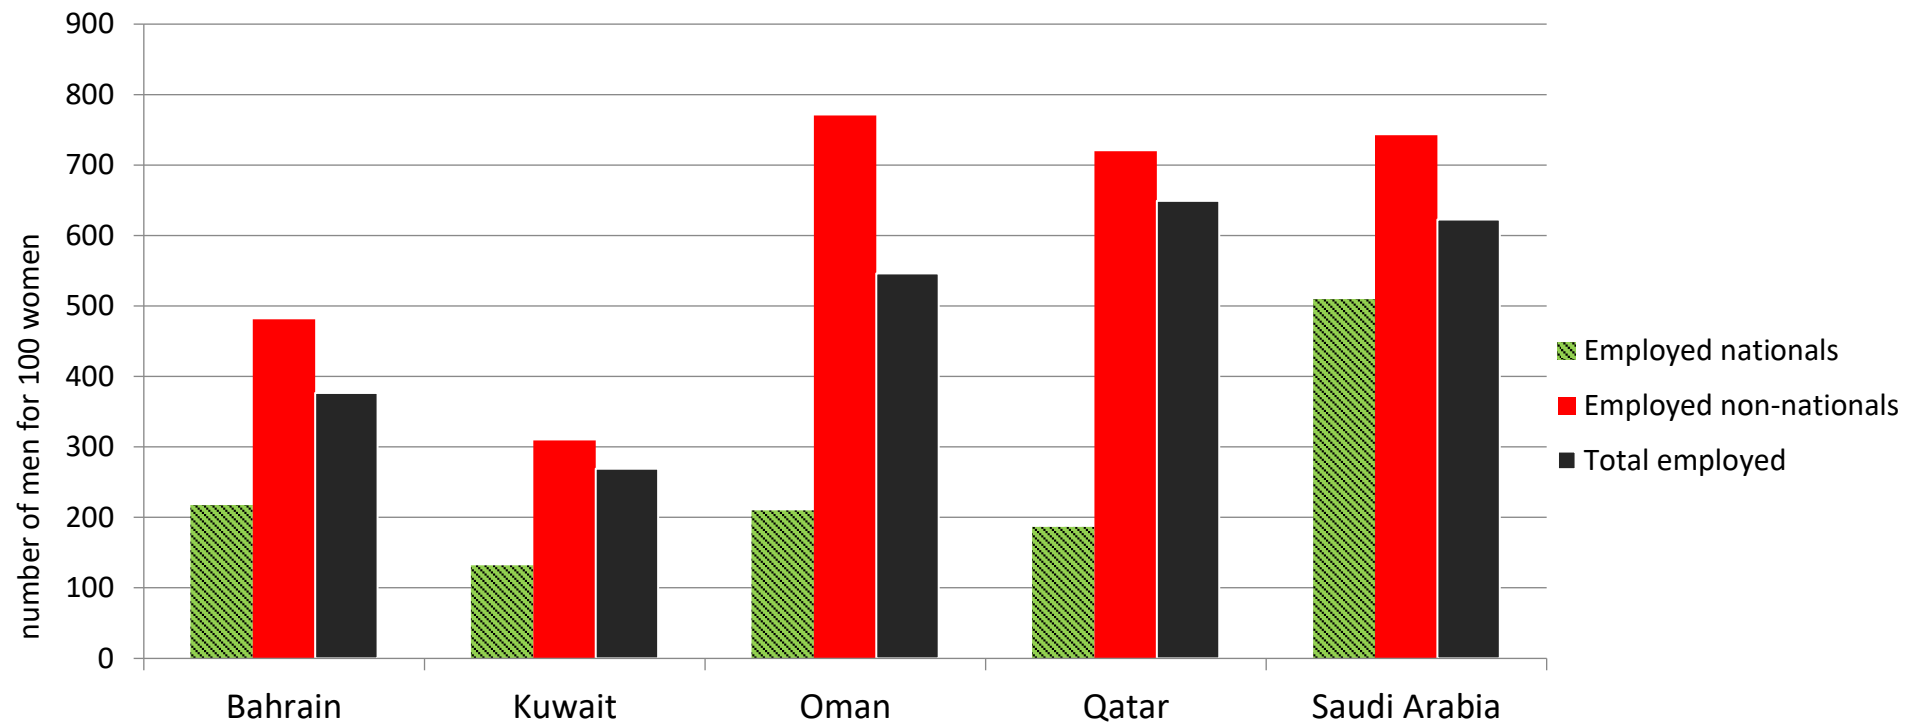

Gulf Labour Markets and Migration (GLMM) programme

**NUMBER OF MEN PER 100 WOMEN  
IN EMPLOYED NATIONAL AND NON-NATIONAL POPULATIONS, GCC COUNTRIES (2015)**

**UAE: No data available.**

**GLMM- GRC- Graph 7**