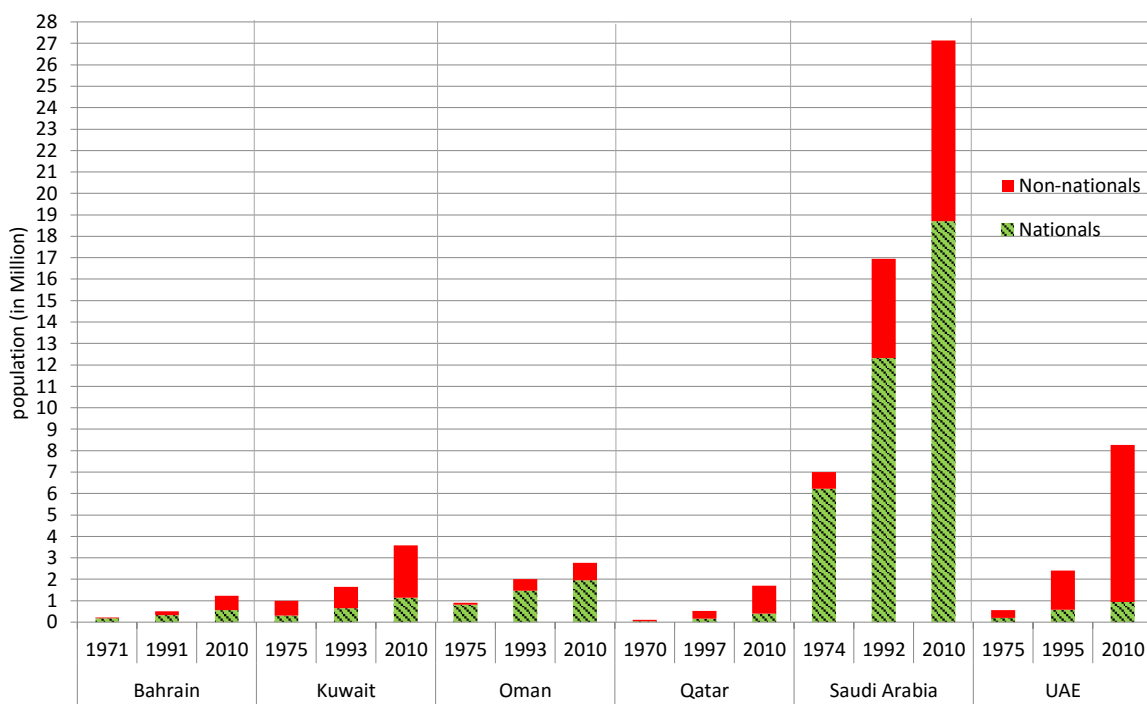

Gulf Labour Markets and Migration (GLMM) programme

NATIONAL AND NON-NATIONAL POPULATIONS IN GCC COUNTRIES (1970-2010)

Source:
National
data - see
the [GLMM
Database](#)

GLMM- GRC- Graph 2

Terms of Use: This graph can be reproduced for non-commercial purposes. Any publication of the graph in any form should include the following reference <<Gulf Labour Markets and Migration (GLMM) programme. Most recent national data. Data available at gulfmigration.eu.>>