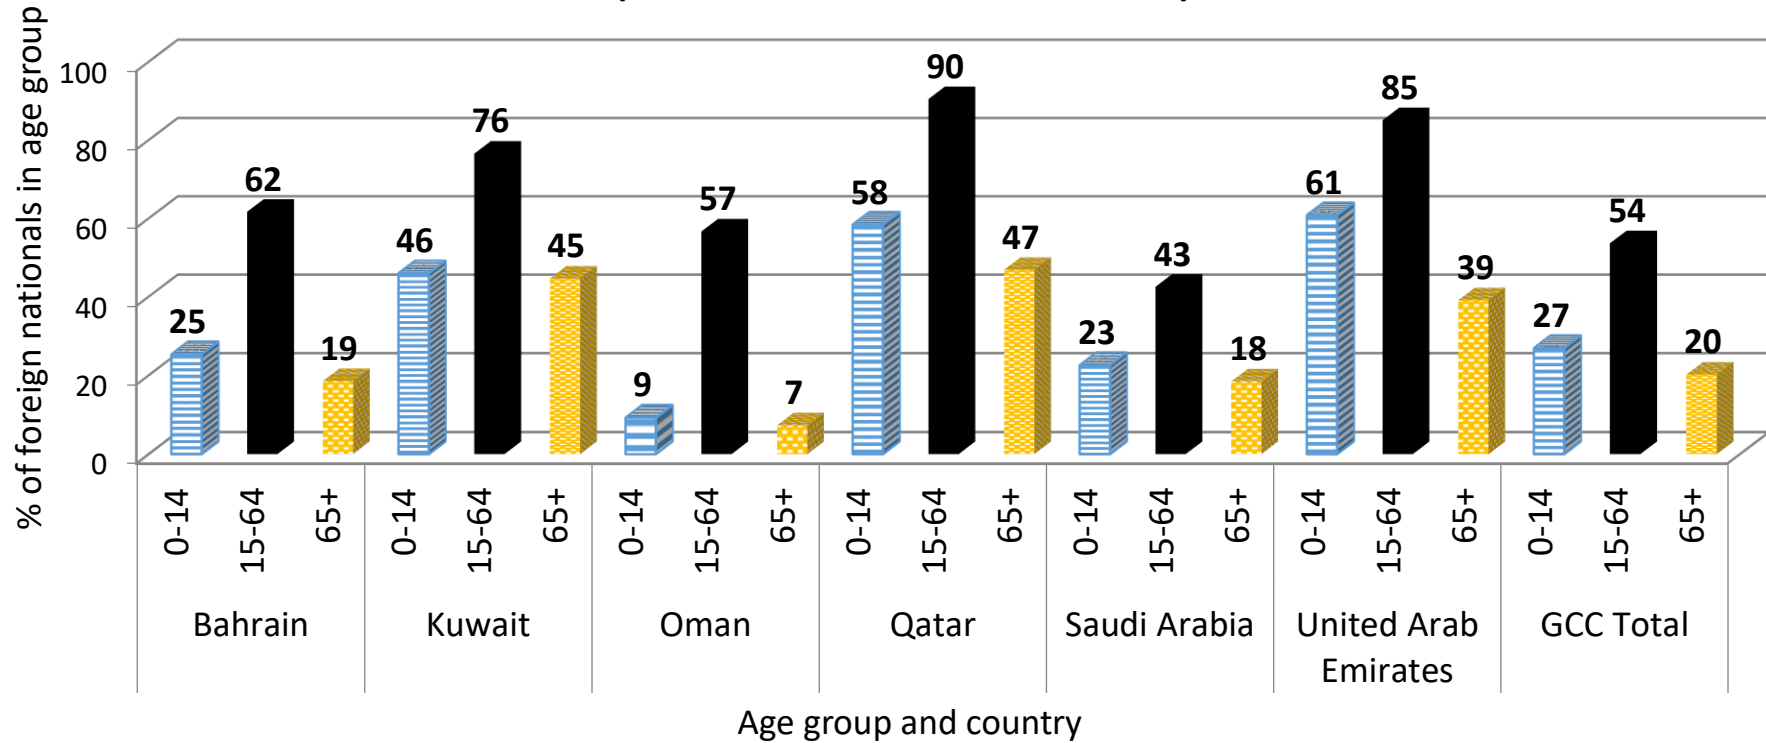

Gulf Labour Markets and Migration (GLMM) programme

**PERCENTAGE OF FOREIGN NATIONALS IN EACH AGE-GROUP, PER GCC COUNTRY
(LATEST YEAR AVAILABLE, 2005-2016)**

GLMM- GRC- Graph GCC-POP 2.2-1

Source: Most recent national data as of 20 April 2017 - see the [GLMM Database](#)