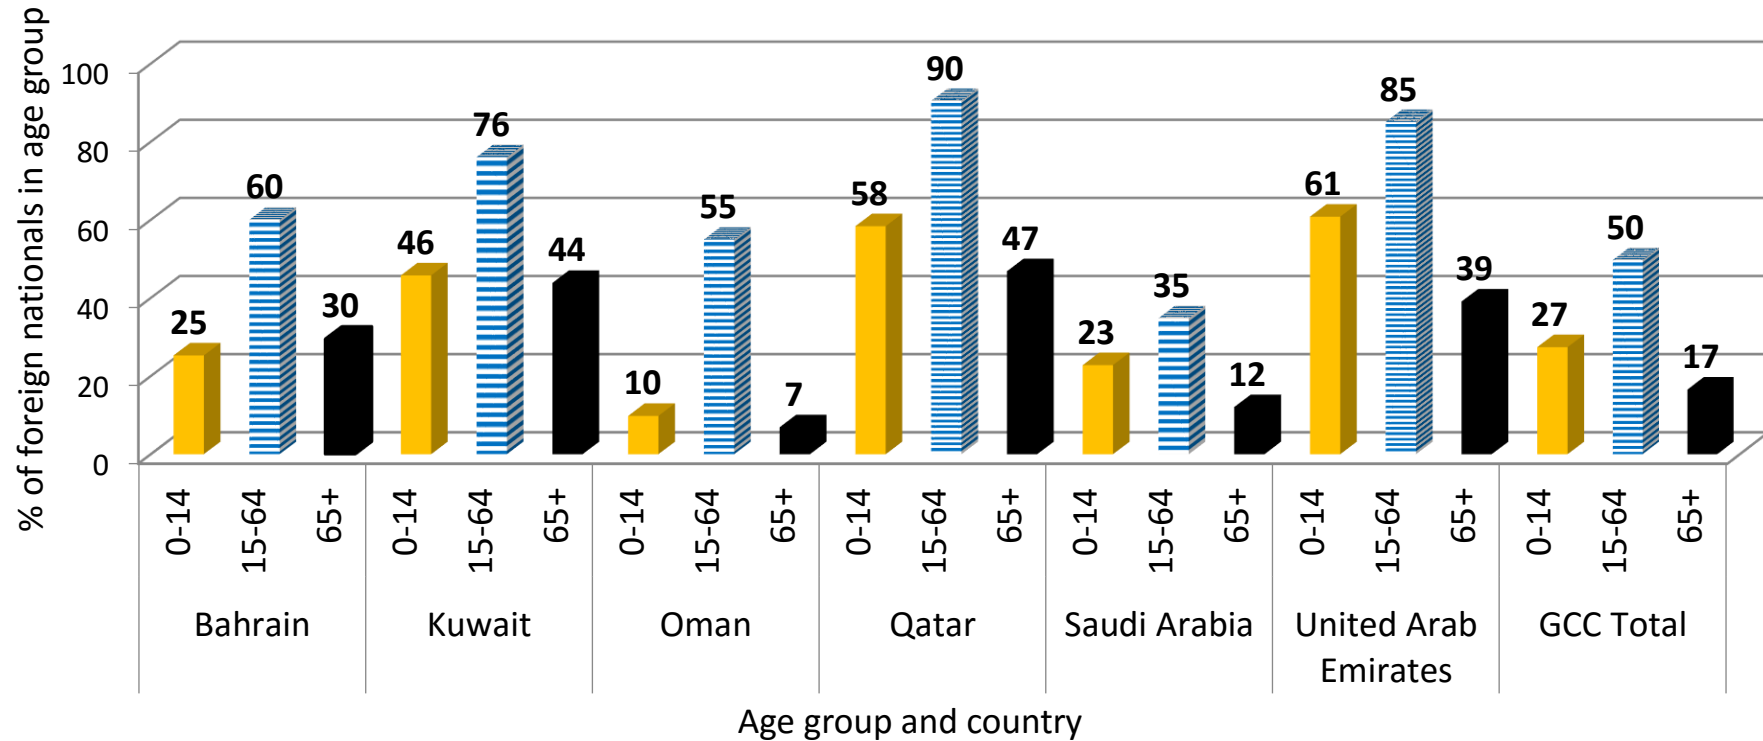

Gulf Labour Markets and Migration (GLMM) programme

**PERCENTAGE OF FOREIGN NATIONALS IN EACH AGE-GROUP, PER GCC COUNTRY
(LATEST YEAR AVAILABLE, 2005-2015)**

GLMM- GRC- Graph 5

Source: Most recent national data as of 20 April 2016 - see the [GLMM Database](#)