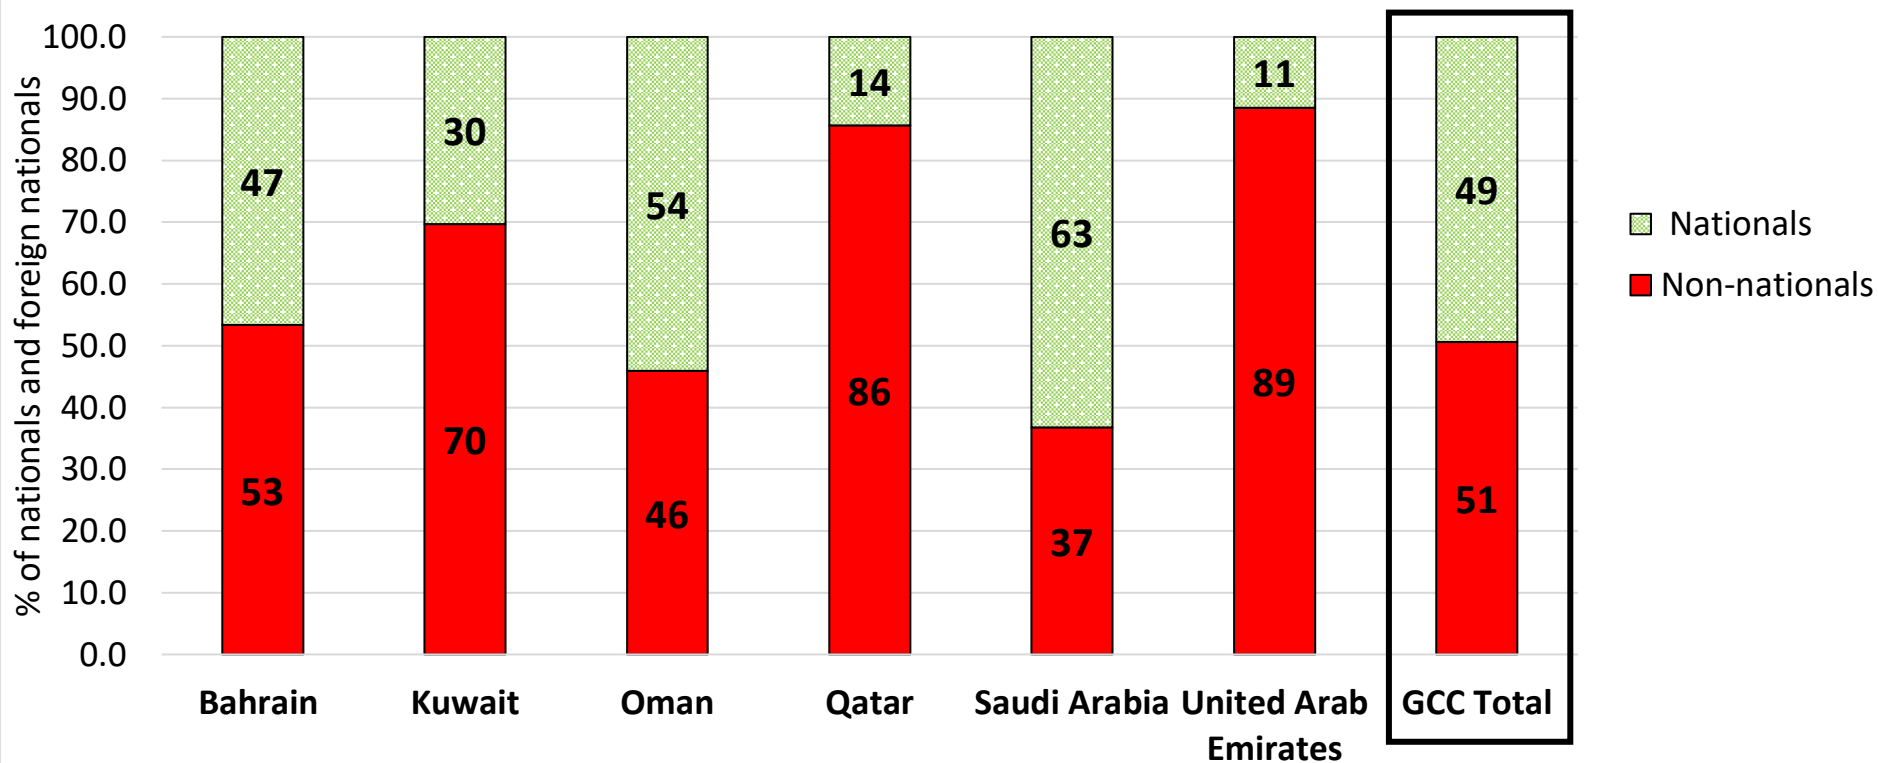

Gulf Labour Markets and Migration (GLMM) programme

**PERCENTAGE OF NATIONALS AND FOREIGN NATIONALS IN GCC COUNTRIES' POPULATIONS
(LATEST YEAR AVAILABLE, 2010-2016)**

GLMM- GRC- Graph GCC-POP 1.2

Source: National institutes of statistics, last data available as of April 2017- see [GLMM Database](#).