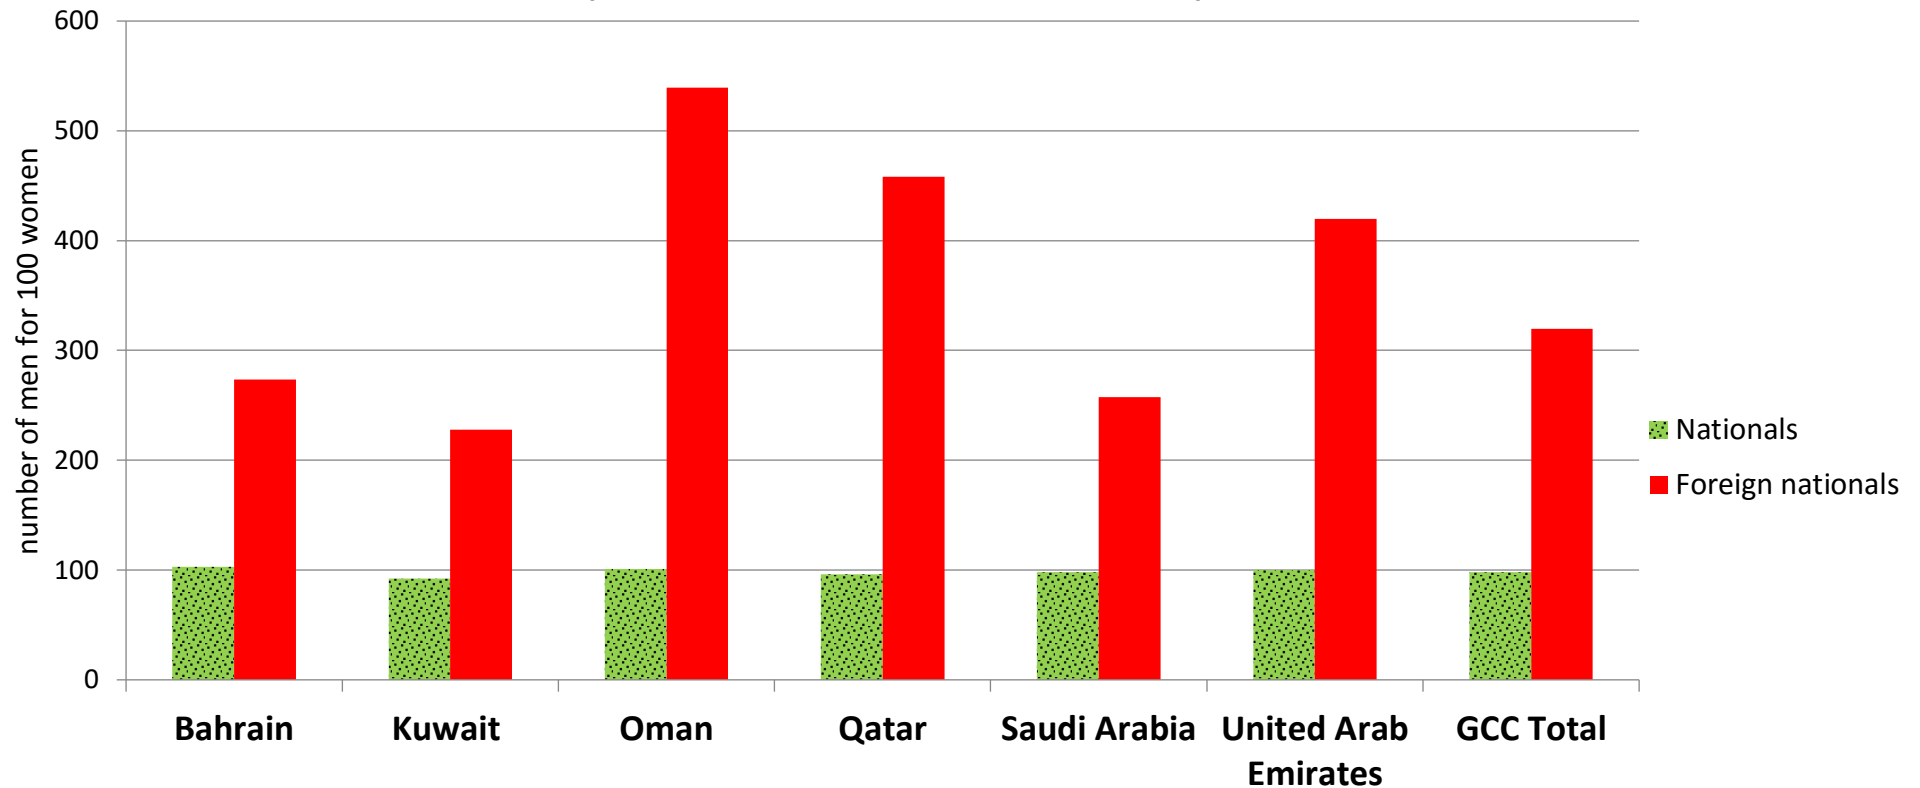

Gulf Labour Markets and Migration (GLMM) programme

**NUMBER OF MEN PER 100 WOMEN
IN NATIONAL AND FOREIGN POPULATIONS OF GCC COUNTRIES
(LATEST YEAR AVAILABLE, 2010 TO 2015)**

GLMM- GRC- Graph 3

Source: Most recent national data as of 20 April 2016 - see the [GLMM Database](#).